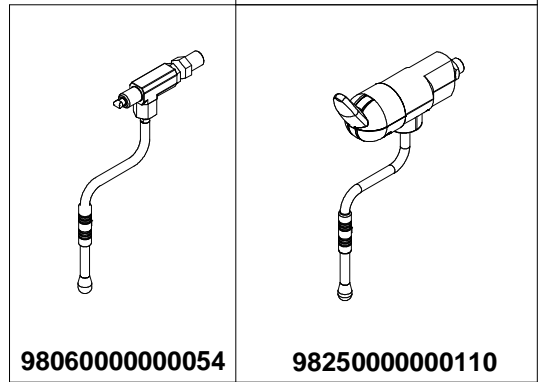

## STEAM TAPS COMPONENTS

A  
D  
O  
N  
I  
S  
+  
2  
0  
1  
3

**RUB. AUTO-STEAM**  
**AUTO-STEAM TAP**

**RUB. VAP. DX - SX**  
**RIGHT - LEFT STEAM TAP**